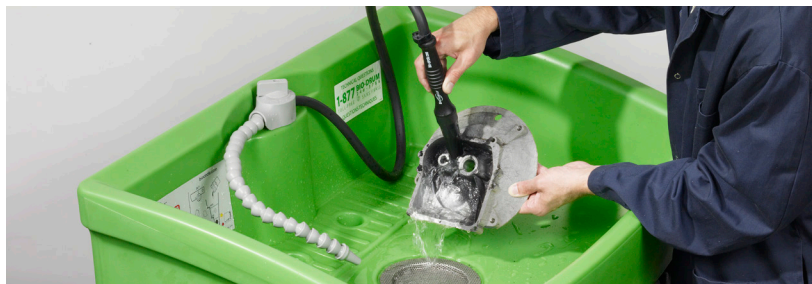

BIO-CIRCLE ULTRA

Extra powerful Bioremediating parts cleaner and degreaser

Push our Bio-Circle Industrial Parts Cleaning Systems to the max! Made with natural micro-organisms which break down the toughest, hardest contaminants into water and carbon dioxide, Bio-Circle Ultra effortlessly removes crude oil, bitumen, heavy grease, oil, baked-on contaminants and more. Increase the safety of your employees and reduce your environmental impact without sacrificing your productivity with Bio-Circle Industrial Parts Cleaning System and Bio-Circle Ultra.

Description	Size		Order No.	MSDS	Std. Pkg.
	Metric	US Gal			
Solution	20 L	5.2 gal	55-A 107	L-148E	1
Solution	208 L	55 gal	55-A 108	L-148E	1

Specially designed to remove the toughest and the hardest contaminants from the industrial workplace!